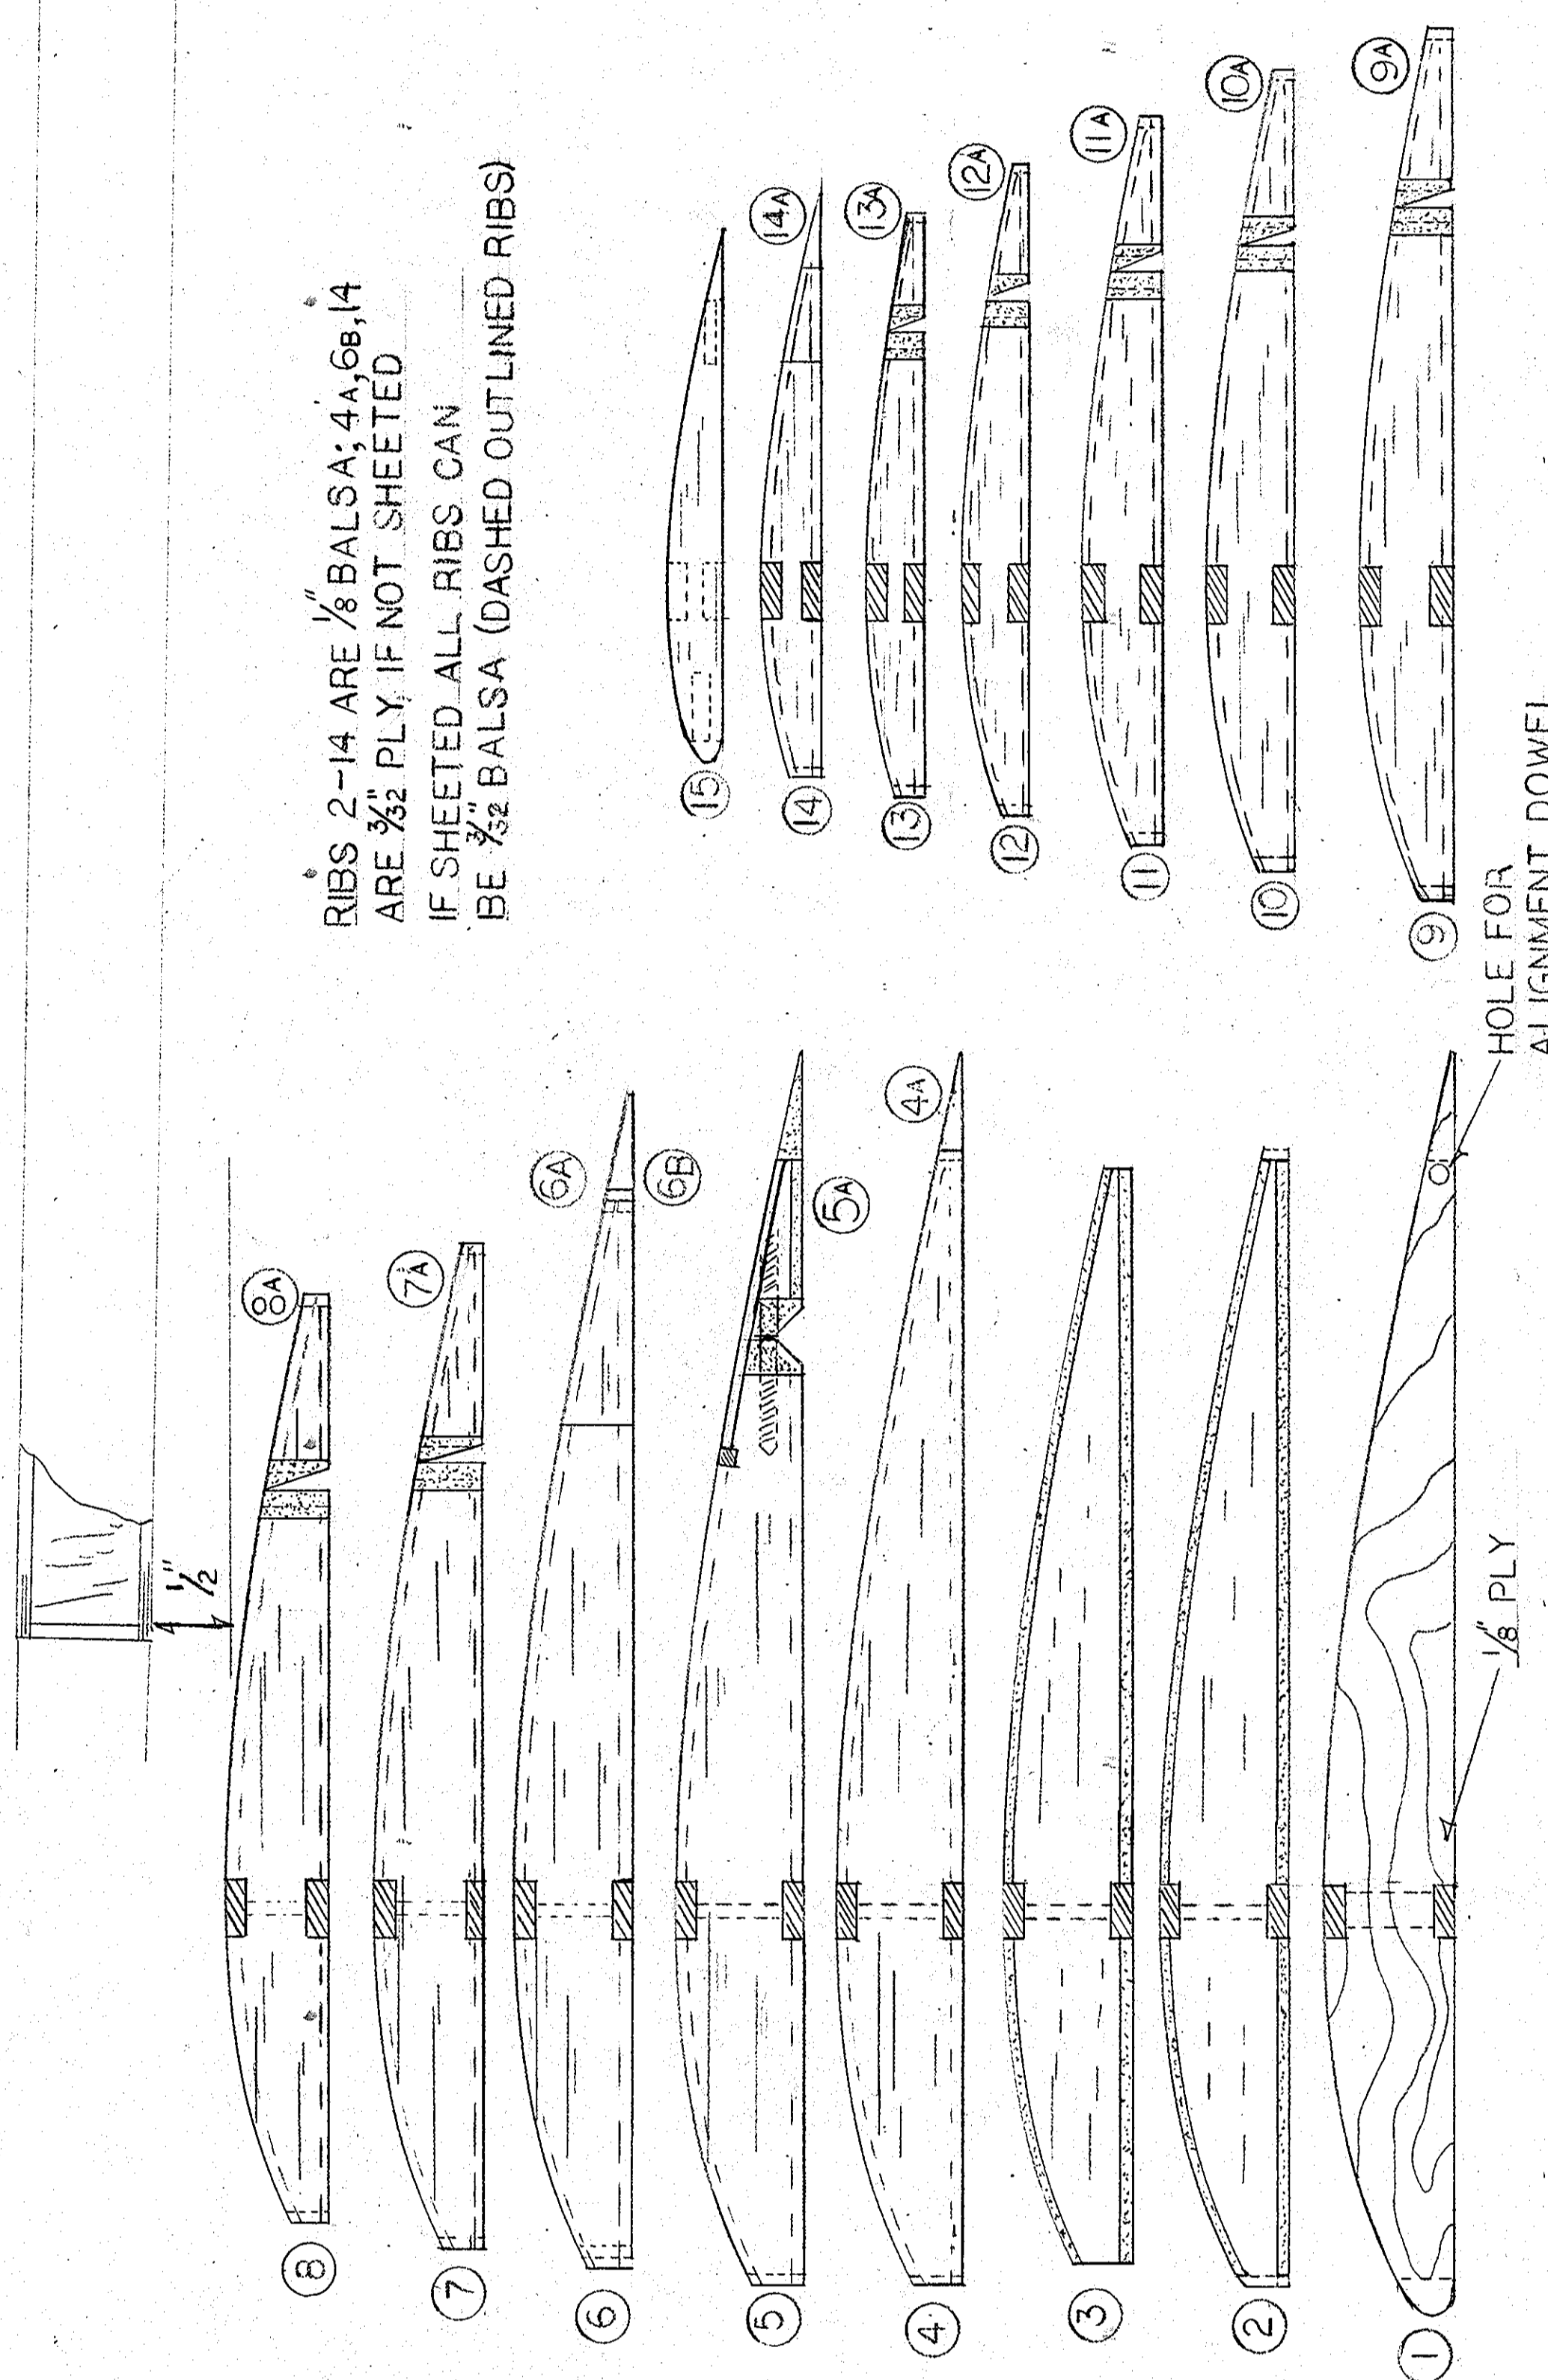

SPORT SCALE

SCALE WING PLAN

RIBS 2-14 ARE 1/8 BALS; 4, 6, 14 ARE 1/2 PLY IF NOT SHEETED IF SHEETED ALL RIBS CAN BE 1/8 Balsa (DASHED OUTLINED RIBS)